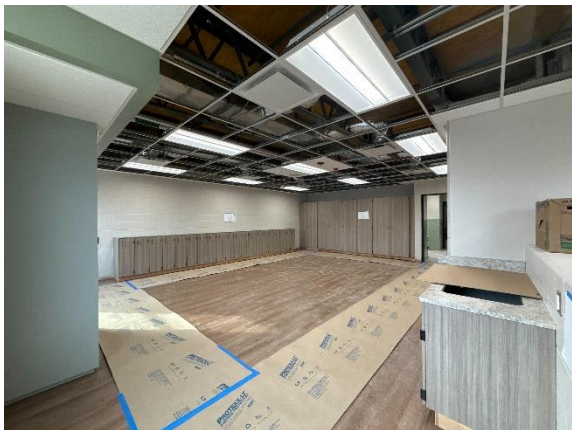

ECC – Casework & Flooring Install In Progress