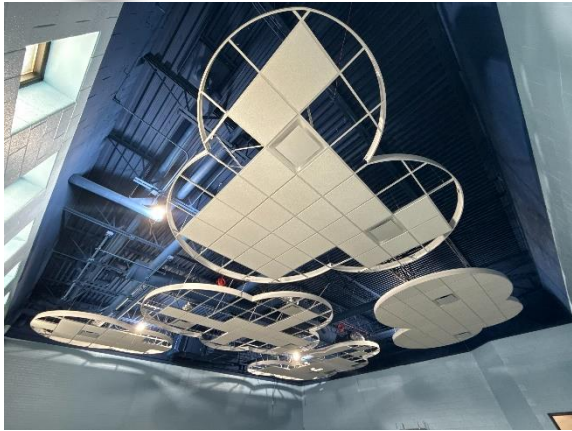

UNDER CONSTRUCTION

Clawson Public Schools 2021 & 2023 Bond Project Current Activities & Tasks

ECC – Cafeteria Clouds In Progress

- ECC – Continue Overhead Mechanical / Electrical.
- ECC – Cafeteria Clouds in progress.
- ECC – Painting in progress.
- ECC – VUV Installation in progress.
- ECC – Interior Ceiling Grid & Lighting in rooms & corridors in progress.
- CHS – New Maintenance Garage Addition masonry complete.

ECC – South Side Lintels In Progress

Upcoming Activities & Tasks

- ECC – Continue Mechanical / Electrical Installation.
- ECC – Cafeteria Clouds Install Continues.
- ECC – Ceiling Grid Continues.
- CHS – Monday & Tuesday Electrical & Mechanical start work.

ECC – Early Child Center (Old Kenwood ES)

CES – Clawson Elementary School

CHS – Clawson High School

ECC – Installing Toilet Fixtures In Progress

CHS – New HS Maintenance Garage In Progress