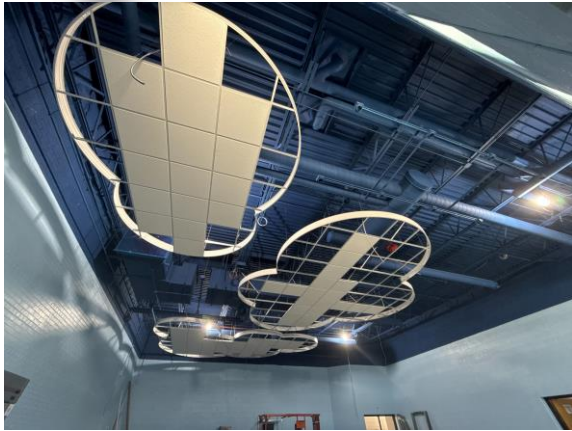

# Clawson Public Schools 2021 & 2023 Bond Project

ECC – Cafeteria Clouds In Progress

ECC – South Side Classrooms In Progress

ECC – Media Center Interior Lighting In Progress

## Current Activities & Tasks

- ECC – Continue Overhead Mechanical / Electrical.
- ECC – Cafeteria Clouds in progress.
- ECC – Painting in progress.
- ECC – VUV Installation in progress.
- ECC – Interior Ceiling Grid & Lighting in rooms & corridors in progress.
- ECC – Main Office Canopy in progress.

## Upcoming Activities & Tasks

- ECC – Continue Mechanical / Electrical Installation.
- ECC – Cafeteria Clouds Install Continues.
- ECC – Ceiling Grid Continues.
- ECC – Painting Continues.

ECC – Early Child Center